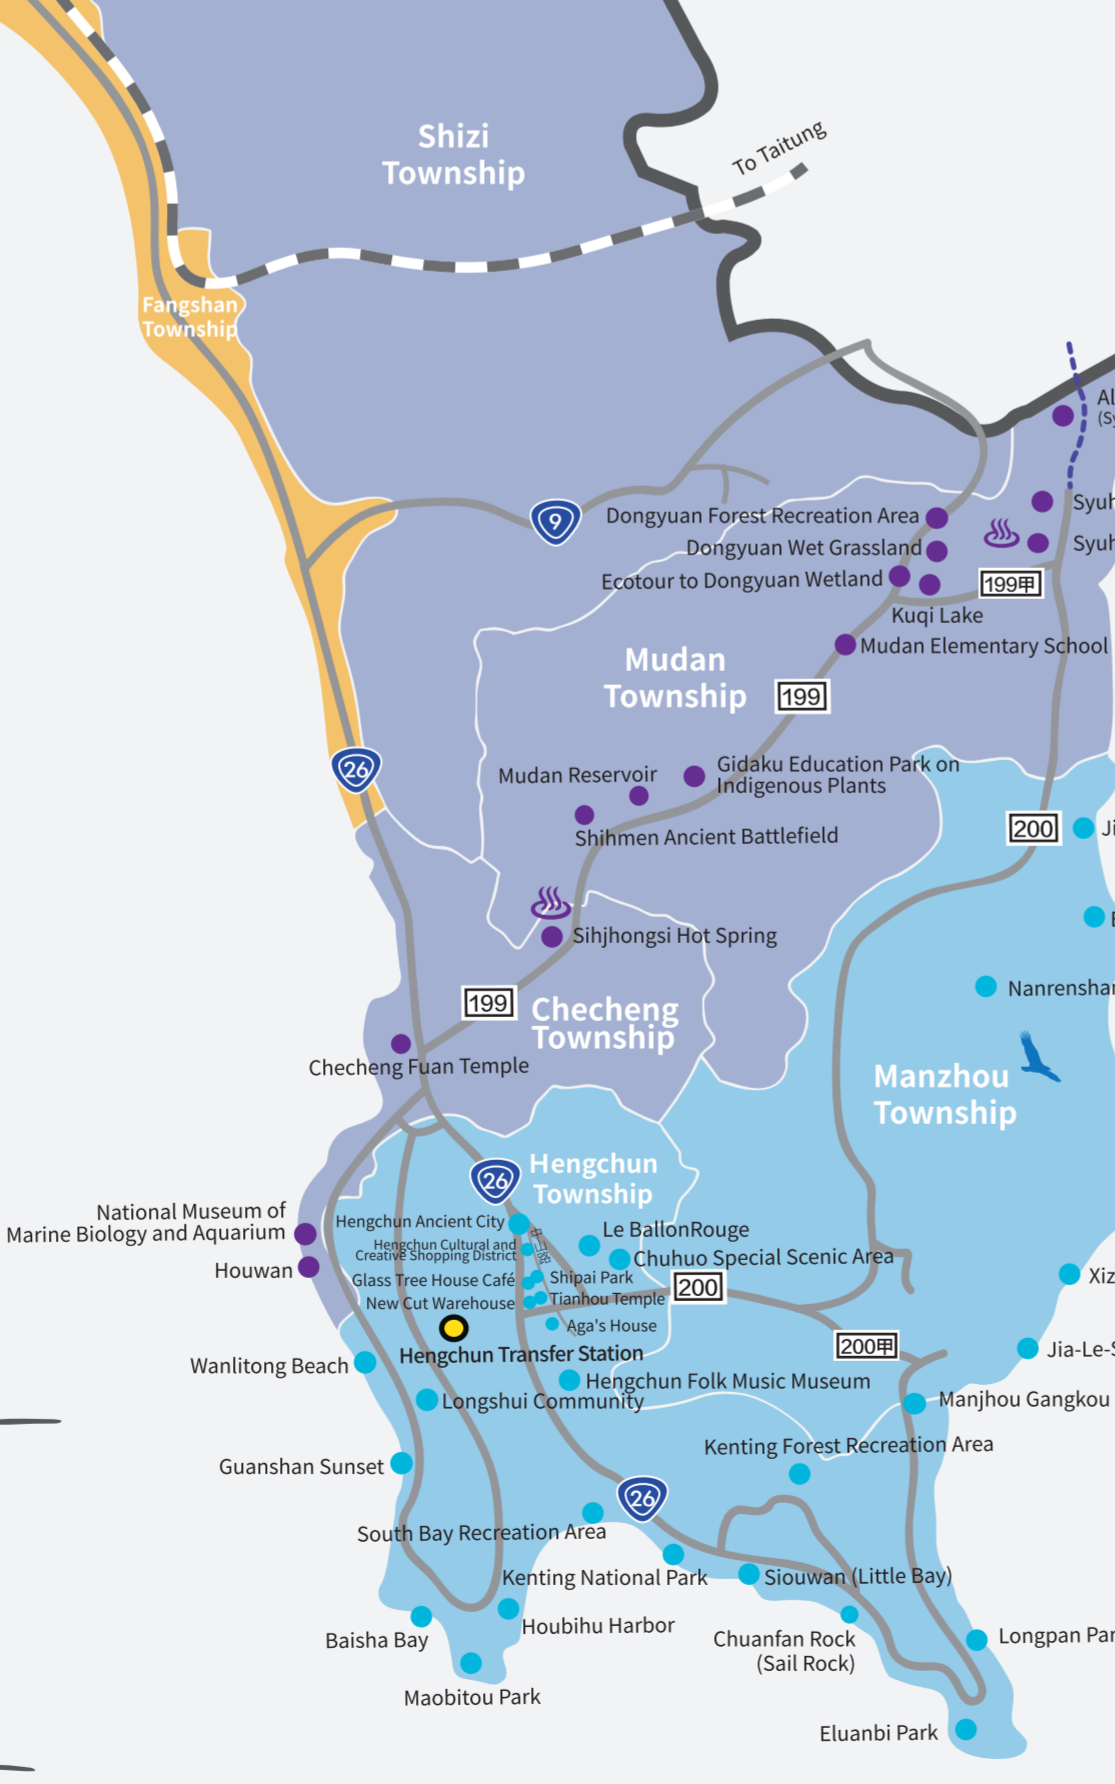

Best Tours for Travelers

pingtung Pingtung Map

- 3 National Highway
- 88 Expressway
- 165 County Road
- 1 Provincial Highway
- Railroad

Cultural destinations CULTURE

Cuisine FOOD

Water activities FUN

Beautiful scenery VIEW

- Transportation and Tourism Development, Pingtung County www.ptg.gov.tw/traffic/
- i-Pingtung Official Travel Guide www.i-pingtung.com
- Pingtung Go Play Facebook Page www.facebook.com/PINGTUNGTRIP/
- i-Pingtung Facebook Page www.facebook.com/ipingtung
- Pingtung Bus Timetable ebus.ptg.gov.tw
- Taiwan Railway Timetable <https://www.railway.gov.tw/tra-tip-web/tip/tip001/tip112/gobytime>
- TaiwanStay taiwanstay.net.tw